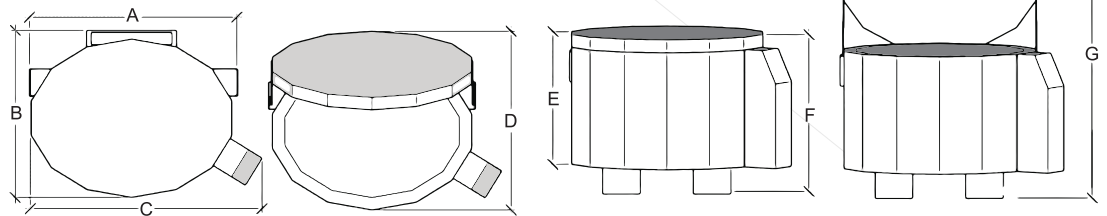

# POTTERY KILN DIMENSIONS (CUT SHEET)

## ROUND POTTERY KILNS

Model	Inside Dimensions (inches): w (x l) x h	Outside Dimensions (inches): +/- 0.25"							Sections	Cubic Feet	Ship Weight (lbs)
		A	B	C	D	E	F	G			
119D	11 x 9	21.5	20.5	24	24	14.3	21.8	36	1	0.57	130
1813D	17.5 x 13.5	25.5	26.5	35	35	18.5	25.5	49	1	1.98	200
1818D	17.5 x 18	25.5	26.5	35	35	23	30	53.5	1	2.64	220
1822D	17.5 x 22.5	25.5	26.5	35	35	27.5	34.5	58	1	3.3	240
2318D	23.5 x 18	34.5	35.5	41	44.5	23.5	30.5	51	2	4.7	270
2322D	23.5 x 22.5	34.5	35.5	41	44.5	28	35	55.5	3	5.83	310
2327D	23.5 x 27	34.5	35.5	41	44.5	32.5	39.5	60	3	7	335
2818D	28 x 18	38.5	38.5	44.5	49.5	24	31	52	2	6.66	290
2822D	28 x 22.5	38.5	38.5	44.5	49.5	28.5	35.5	56.5	3	8.33	370
2827D	28 x 27	38.5	38.5	44.5	49.5	33	40	61	3	10	400

## OVAL POTTERY KILNS

Model	Inside Dimensions (inches): w (x l) x h	Outside Dimensions (inches): +/- 0.25"							Sections	Cubic Feet	Ship Weight (lbs)
		A	B	C	D	E	F	G			
2336D	36 x 26 x 27	46	38.5	48.5	42	33	40	59	3	12	475
4222D	41 x 31 x 22.5	52	41.5	58.5	45.5	30.5	37.5	59.5	3	13.7	625
4227D	41 x 31 x 27	52	41.5	58.5	45.5	35	42	64	3	16.5	665

## SQUARE POTTERY KILNS

Model	Inside Dimensions (inches): w (x l) x h	Outside Dimensions (inches): +/- 0.25"							Sections	Cubic Feet	Ship Weight (lbs)
		A	B	C	D	E	F	G			
2318D SQ	23 x 23 x 18	35.5	37	45	48.5	23.5	30.5	51	2	5.6	310
2322D SQ	23 x 23 x 22.5	35.5	37	45	48.5	28	35	55.5	3	7	350
2327D SQ	23 x 23 x 27	35.5	37	45	48.5	32.5	39.5	60	3	8.4	375