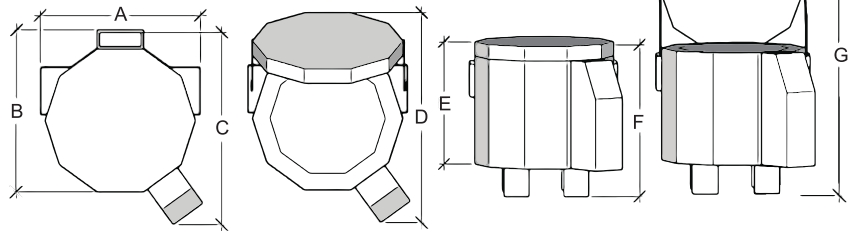

# POTTERY KILN DIMENSIONS (CUT SHEET)

## ROUND POTTERY KILNS

Model	Inside Dimensions (inches): w (x l) x h	Outside Dimensions (inches): +/- 0.25"							Sections	Cubic Feet	Ship Weight (lbs)
		A	B	C	D	E	F	G			
119D	11 x 9	21.5	20.5	24	24	14.3	21.8	36	1	0.57	130
1813D	17.5 x 13.5	25.5	26.5	35	35	18.5	25.5	49	1	1.98	200
1818D	17.5 x 18	25.5	26.5	35	35	23	30	53.5	1	2.64	220
1822D	17.5 x 22.5	25.5	26.5	35	35	27.5	34.5	58	1	3.3	240
2318D	23.5 x 18	34.5	35.5	41	44.5	23.5	30.5	51	2	4.7	270
2322D	23.5 x 22.5	34.5	35.5	41	44.5	28	35	55.5	3	5.83	310
2327D	23.5 x 27	34.5	35.5	41	44.5	32.5	39.5	60	3	7	335
2818D	28 x 18	38.5	38.5	44.5	49.5	24	31	52	2	6.66	290
2822D	28 x 22.5	38.5	38.5	44.5	49.5	28.5	35.5	56.5	3	8.33	370
2827D	28 x 27	38.5	38.5	44.5	49.5	33	40	61	3	10	400

## OVAL POTTERY KILNS

Model	Inside Dimensions (inches): w (x l) x h	Outside Dimensions (inches): +/- 0.25"							Sections	Cubic Feet	Ship Weight (lbs)
		A	B	C	D	E	F	G			
2336D	36 x 26 x 27	46	38.5	48.5	42	33	40	59	3	12	475
4222D	41 x 31 x 22.5	52	41.5	58.5	45.5	30.5	37.5	59.5	3	13.7	625
4227D	41 x 31 x 27	52	41.5	58.5	45.5	35	42	64	3	16.5	665

## SQUARE POTTERY KILNS

Model	Inside Dimensions (inches): w (x l) x h	Outside Dimensions (inches): +/- 0.25"							Sections	Cubic Feet	Ship Weight (lbs)
		A	B	C	D	E	F	G			
2318D SQ	23 x 23 x 18	35.5	37	45	48.5	23.5	30.5	51	2	5.6	310
2322D SQ	23 x 23 x 22.5	35.5	37	45	48.5	28	35	55.5	3	7	350
2327D SQ	23 x 23 x 27	35.5	37	45	48.5	32.5	39.5	60	3	8.4	375